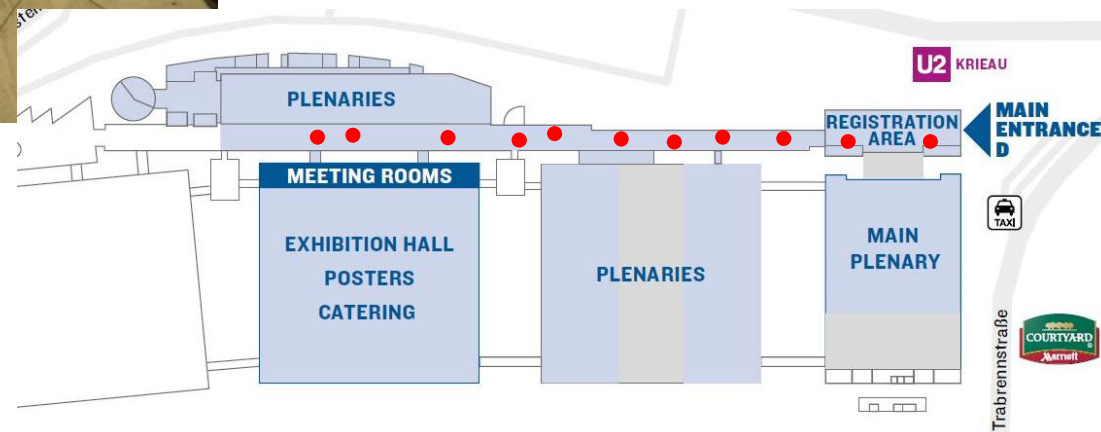

Four stretches
are possible

estimated cost EUR 498,60 (incl. mounting) single sided print for one stretch

Signage / Sponsoring

Pylon "R1000" H = 2960mm double-sided
position tbc

4 graphic spaces incl. digital printing WxH 1515 x 430mm
2 graphic spaces incl. digital printing WxH 1515 x 1900mm
Base plate SPA 19 Titan

EUR 704,20

Signage / Sponsoring

Mall – floor sticker 1 x 1 m, position tbc

This option is not available anymore.

estimated cost EUR 83,10 (incl. mounting)

Signage / Sponsoring

Mall – seating bench 200x70x50cm (LxDxH) with charging and 0,3 x 1,0m branding, position tbc