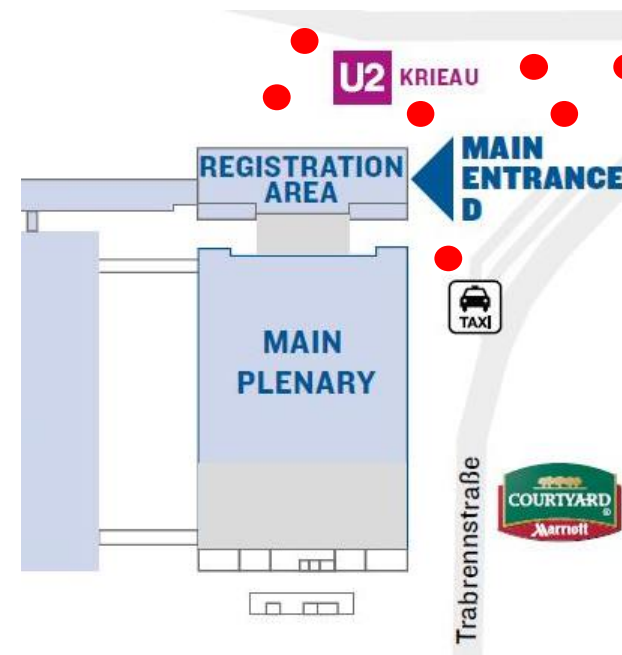

OUTSIDE FOYER D

Signage / Sponsoring

Outside Foyer D – floor sticker 1x1m

estimated cost EUR 83,10 (incl. mounting)

FOYER D

Signage / Sponsoring

Foyer D – 3,99 x 1,00 m vinyl graphic above entrance to main session room (9pcs max.)

estimated cost EUR 495,40 per pc (incl. mounting)

supplied by **STAND^{OUT}**
or stay invisible.

Signage / Sponsoring

Foyer D – 0,99 x 2,17 m vinyl graphic on the side of the building (8 pcs)

supplied by **STAND^{OUT}**
or stay invisible.