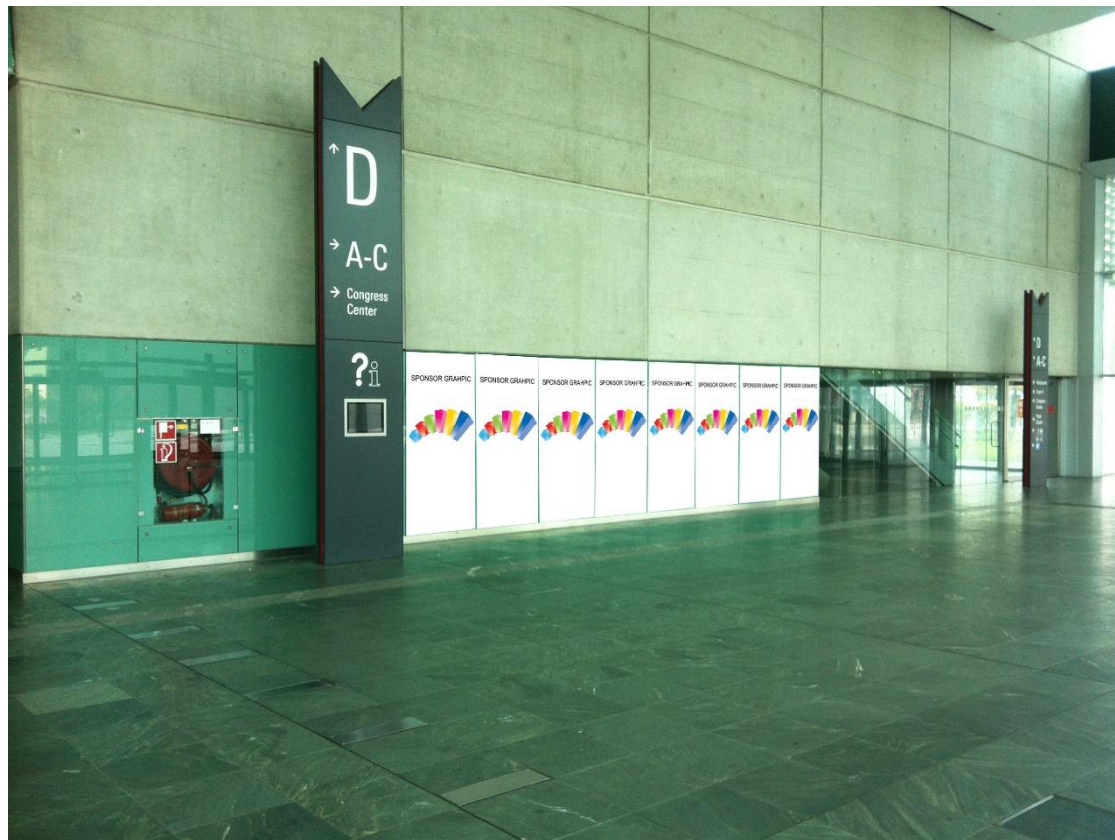

estimated cost EUR 186,98 per pc (incl. mounting)

Signage / Sponsoring

Foyer D – stairs branding on the way up to the executive lounge on 1st floor
36 stairs each 2,48 x 0,16m

estimated cost EUR 1466,68 (incl. mounting) for graphics on all 36 stairs