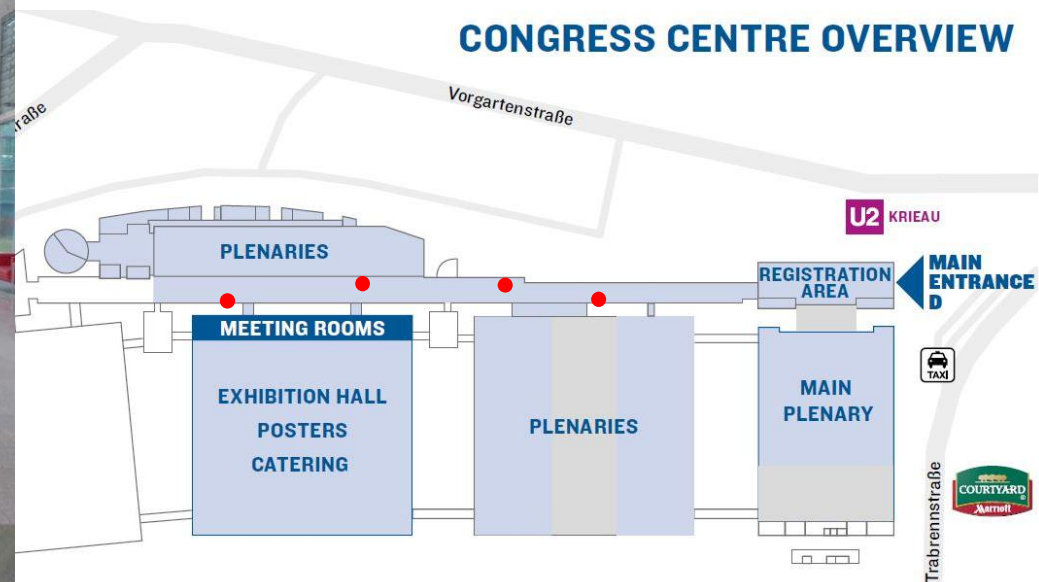

Signage / Sponsoring

Pylon "R1000" H = 2960mm double-sided
position tbc

4 graphic spaces incl. digital printing WxH 1515 x 430mm
2 graphic spaces incl. digital printing WxH 1515 x 1900mm
Base plate SPA 19 Titan

EUR 704,20