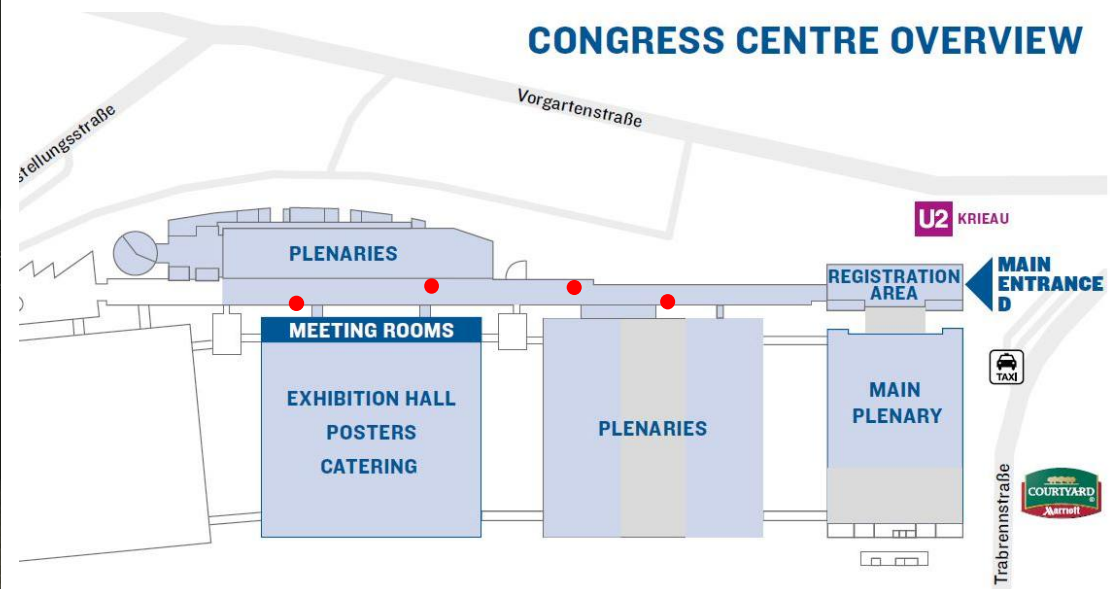

MCC

Signage / Sponsoring

Foyer Congress Center – stairs branding
31 stairs each 1,5 x 0,125m

estimated cost EUR 1.030,40 (incl. mounting) for graphic on all 31 stairs (both stairs could be branded)

MALL

Signage / Sponsoring

Mall – freestanding wall 2,0 x 2,0m, position tbc

estimated cost EUR 582,40 (incl. mounting) double sided print
EUR 515,60 (incl. mounting) single sided print

Signage / Sponsoring

Mall – escalator branding 5pcs each with 176,5 x 0,67cm (WxH)
applied on the in or outside of the glass