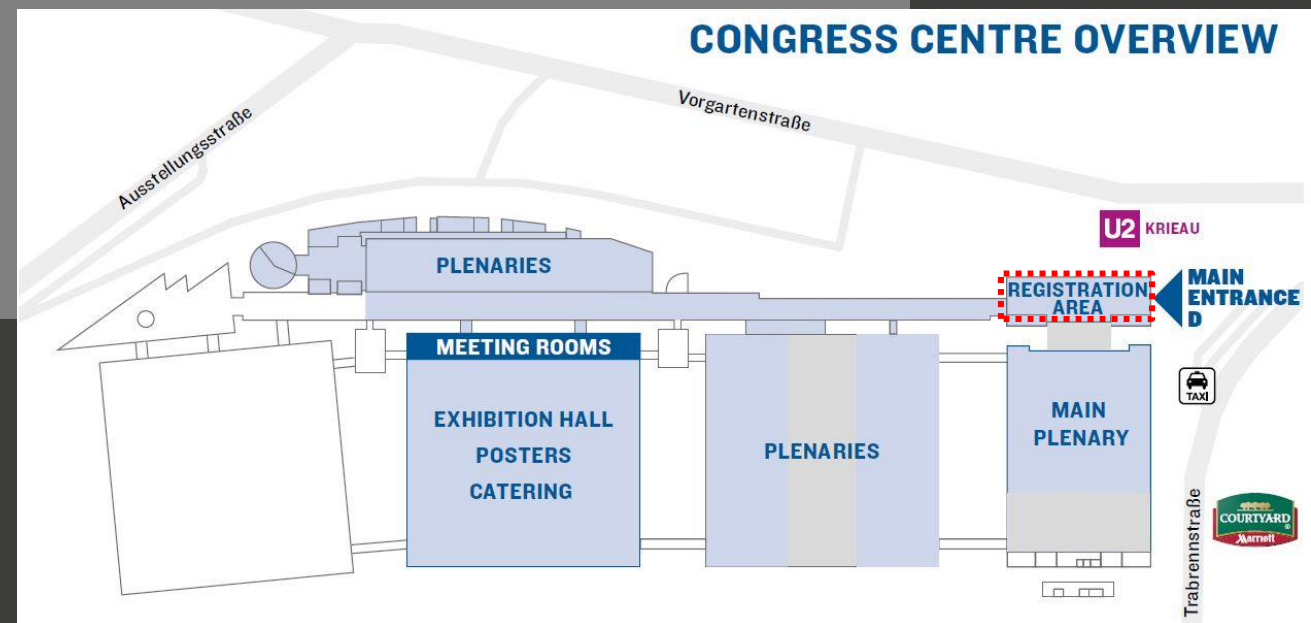

OUTSIDE FOYER D

Signage / Sponsoring

Outside Foyer D – floor sticker 1x1m

estimated cost EUR 83,10 (incl. mounting)

FOYER D

Signage / Sponsoring

Foyer D – 3,99 x 1,00 m vinyl graphic above entrance to main session room (9pcs max.)

estimated cost EUR 495,40 per pc (incl. mounting)

supplied by **STAND^{OUT}**
or stay invisible.

Signage / Sponsoring

Foyer D – 0,99 x 2,17 m vinyl graphic on the side of the building (8 pcs)

supplied by **STAND^{OUT}**
or stay invisible.

estimated cost EUR 186,98 per pc (incl. mounting)

Signage / Sponsoring

Foyer D – stairs branding on the way up to the executive lounge on 1st floor
36 stairs each 2,48 x 0,16m

estimated cost EUR 1466,68 (incl. mounting) for graphics on all 36 stairs