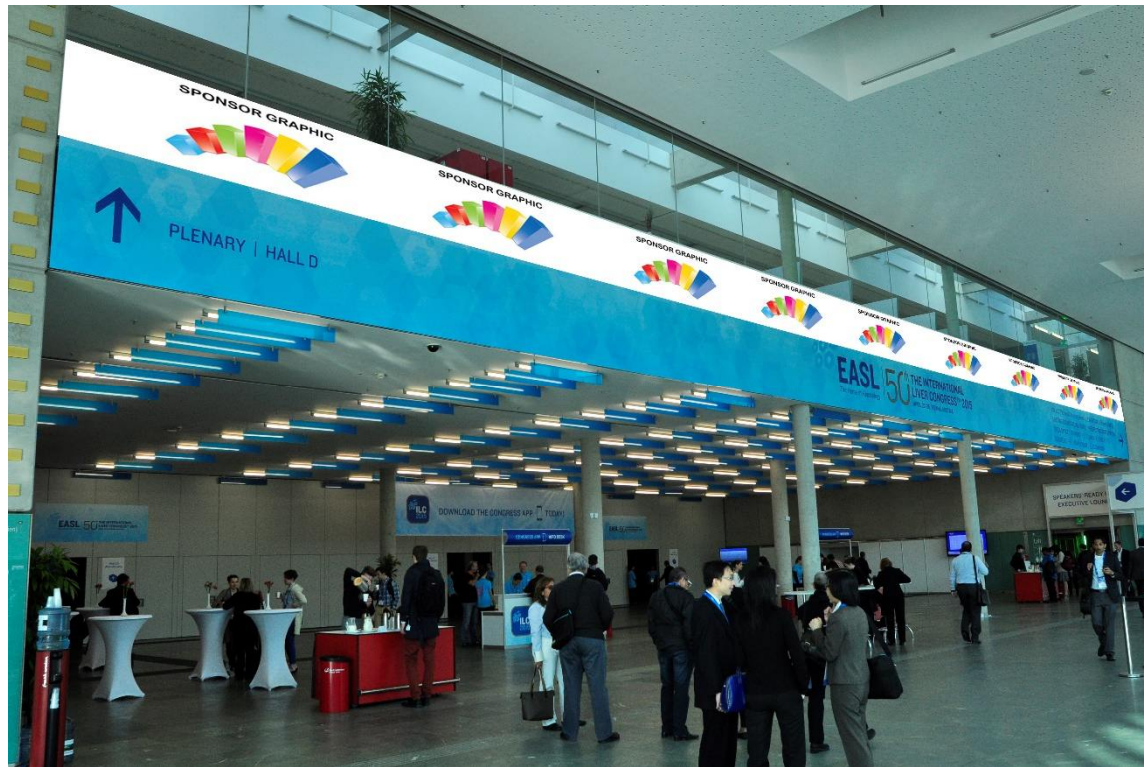

OUTSIDE FOYER D

Signage / Sponsoring

Outside Foyer D – floor sticker 1x1m

estimated cost EUR 83,10 (incl. mounting)

FOYER D

Signage / Sponsoring

Foyer D – 3,99 x 1,00 m vinyl graphic above entrance to main session room (9pcs max.)