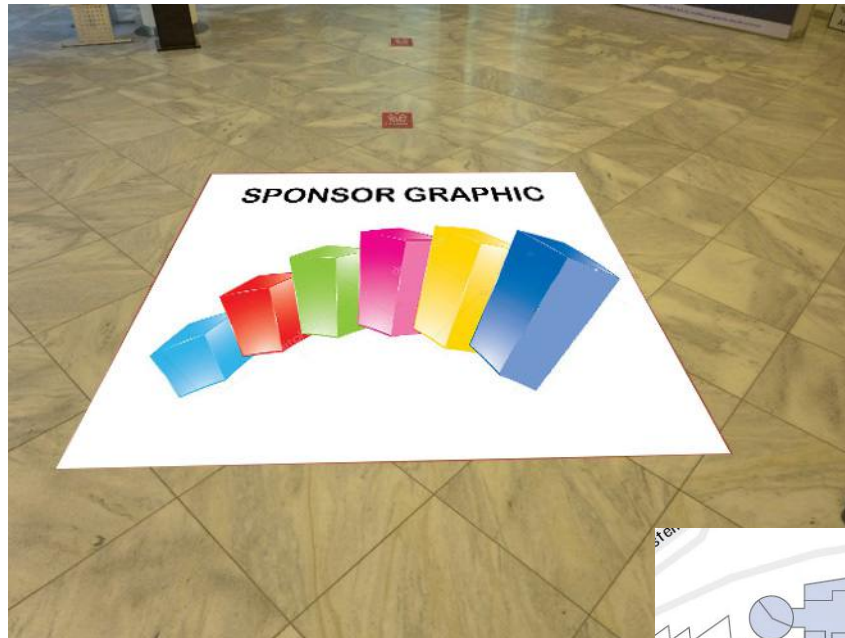

Signage / Sponsoring

Mall – floor sticker 1 x 1 m, position tbc

This option is not available anymore.