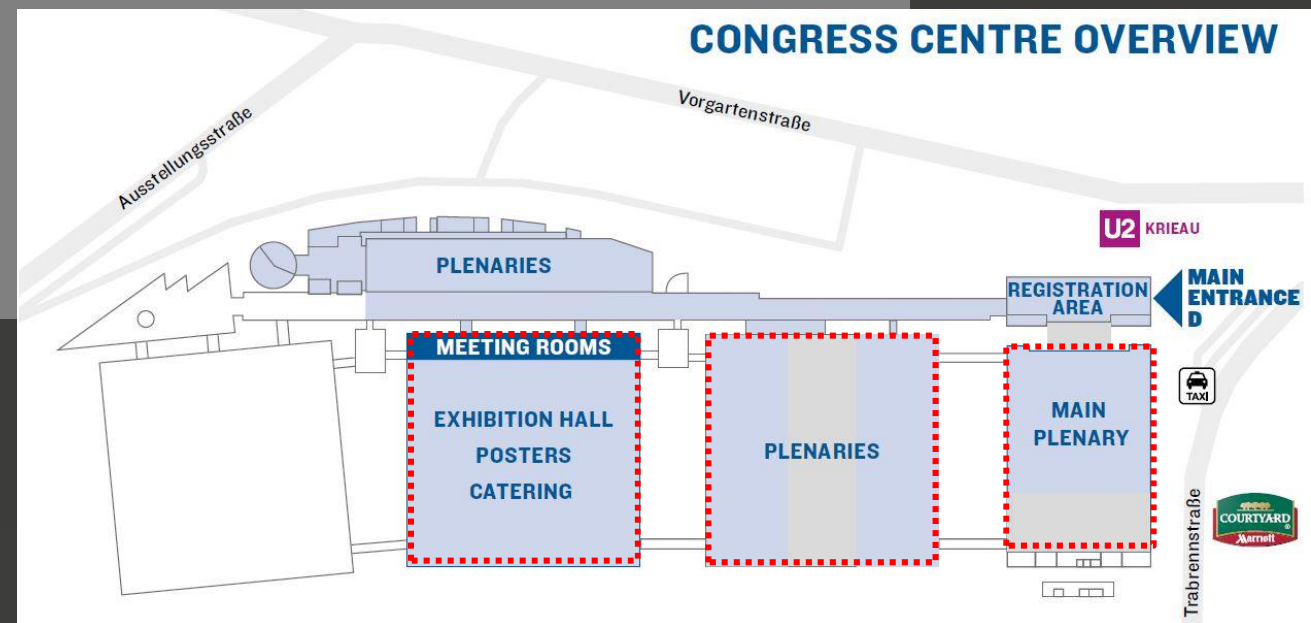

HALLS

Signage / Sponsoring

halls– toilet signage

hall / area	toilets			
	ladies	gentlemen	urinal	disabled
Hall B / total	28	12	25	8
Hall C / total	44	28	44	4
Hall C / section 1	3	3	3	1
Hall C / section 2	none	none	none	none
Hall C / section 3	3	3	3	1
Hall C / section 4	none	none	none	none
Hall C / section 5	32	16	32	none
Hall C / section 6	none	none	none	none
Hall C / section 7	3	3	3	1
Hall C / section 8	none	none	none	none
Hall C / section 9	3	3	3	1
Foyer D	16	6	12	2
Hall D / total	20	8	20	1
Hall D / section 1	8	4	10	1
Hall D / section 2	none	none	none	none
Hall D / section 3	12	4	10	none
Mall	none	none	none	none
CC / basement	6	3	3	1
CC / ground floor - total	26	12	12	3
CC / first floor - total	16	7	8	3