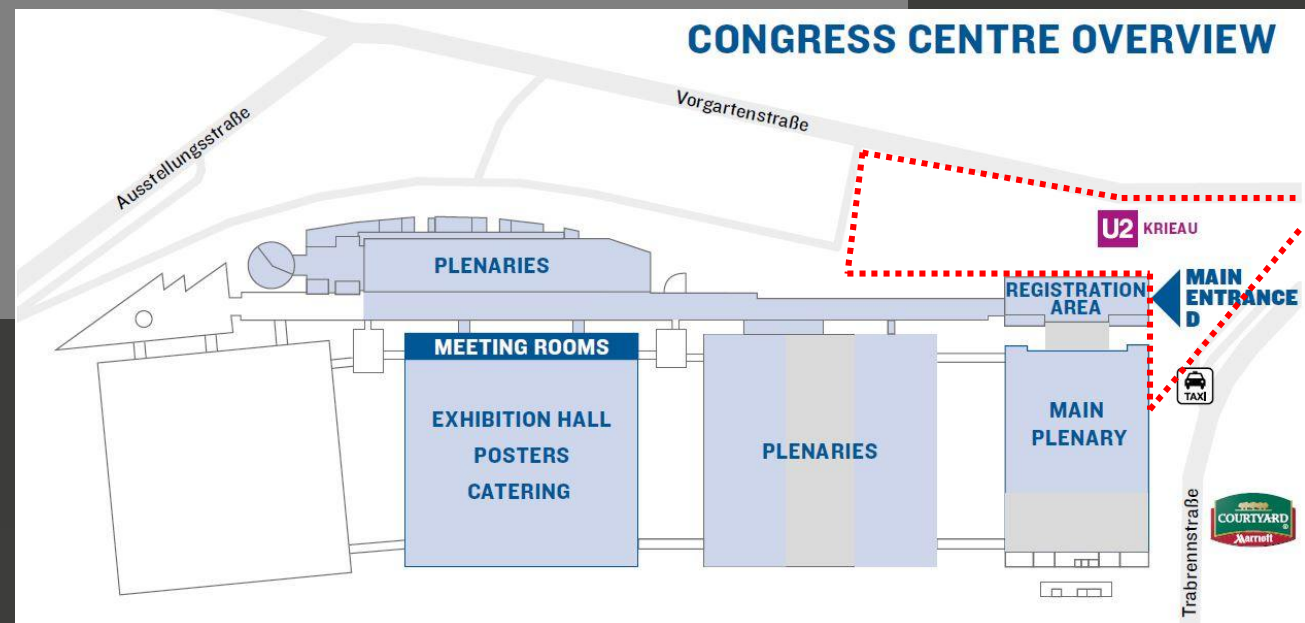

OUTSIDE FOYER D

Signage / Sponsoring

Outside Foyer D – floor sticker 1x1m

estimated cost EUR 83,10 (incl. mounting)

FOYER D

Signage / Sponsoring

Foyer D – 3,99 x 1,00 m vinyl graphic above entrance to main session room (9pcs max.)