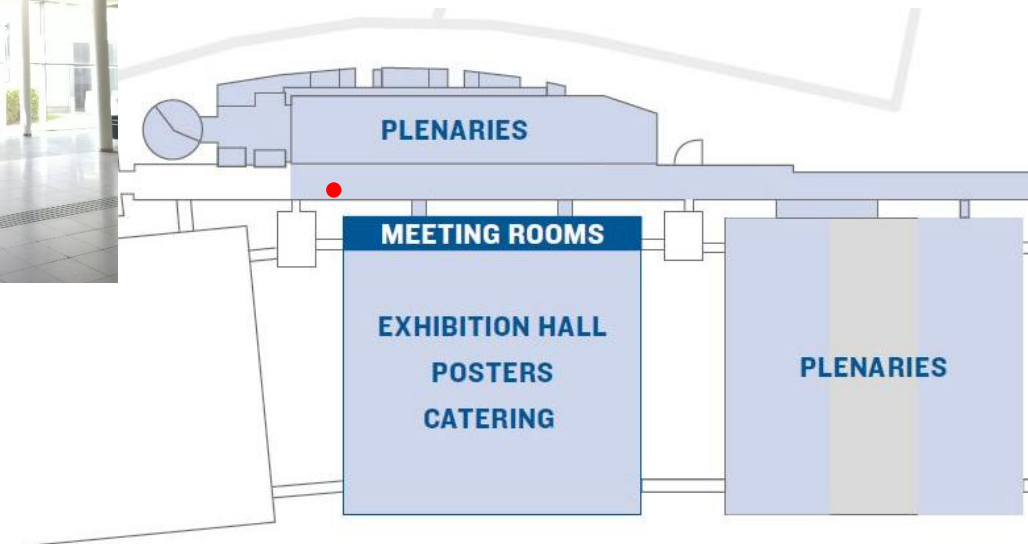

Mall – freestanding wall 2,0 x 2,0m, position tbc

estimated cost EUR 582,40 (incl. mounting) double sided print
EUR 515,60 (incl. mounting) single sided print

Signage / Sponsoring

Mall – escalator branding 5pcs each with 176,5 x 0,67cm (WxH)
applied on the in or outside of the glass

Four stretches
are possible

estimated cost EUR 498,60 (incl. mounting) single sided print for one stretch

Signage / Sponsoring

Pylon "R1000" H = 2960mm double-sided
position tbc

4 graphic spaces incl. digital printing WxH 1515 x 430mm
2 graphic spaces incl. digital printing WxH 1515 x 1900mm
Base plate SPA 19 Titan

EUR 704,20

Signage / Sponsoring

Mall – floor sticker 1 x 1 m, position tbc

This option is not available anymore.

estimated cost EUR 83,10 (incl. mounting)

Signage / Sponsoring

Mall – seating bench 200x70x50cm (LxDxH) with charging and 0,3 x 1,0m branding, position tbc