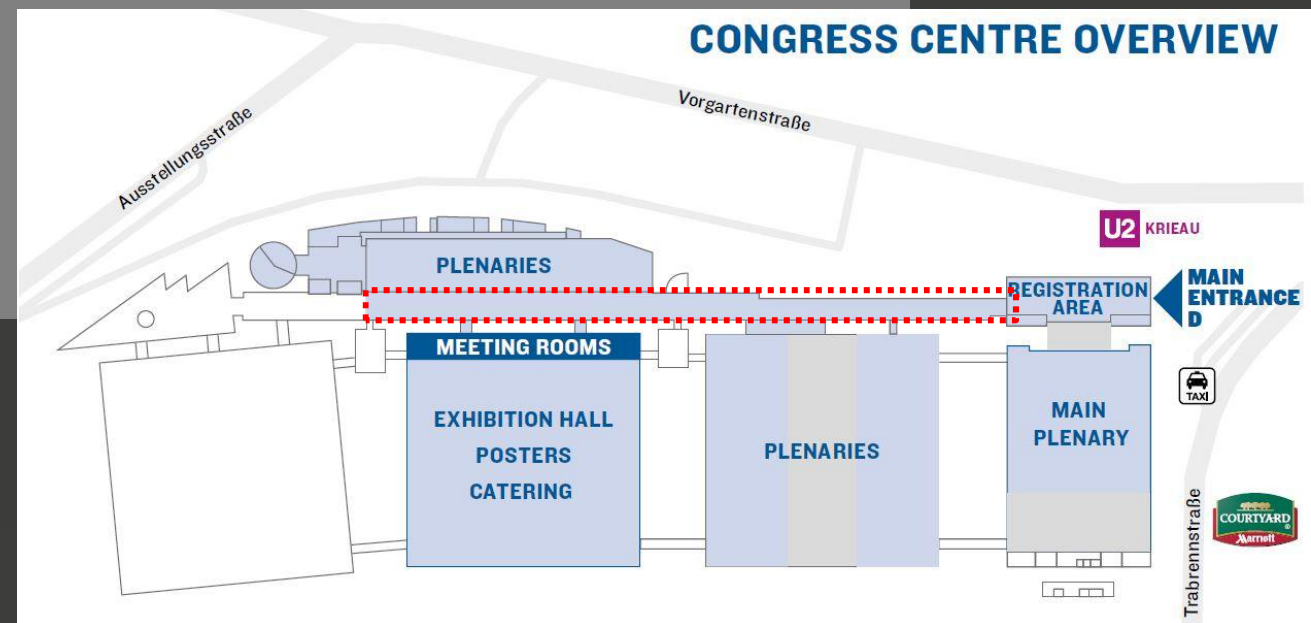

MCC

Signage / Sponsoring

Foyer Congress Center – stairs branding
31 stairs each 1,5 x 0,125m

estimated cost EUR 1.030,40 (incl. mounting) for graphic on all 31 stairs (both stairs could be branded)

MALL

Signage / Sponsoring

Mall – freestanding wall 2,0 x 2,0m, position tbc

estimated cost EUR 582,40 (incl. mounting) double sided print
EUR 515,60 (incl. mounting) single sided print

Signage / Sponsoring

Mall – escalator branding 5pcs each with 176,5 x 0,67cm (WxH)
applied on the in or outside of the glass

Four stretches
are possible

estimated cost EUR 498,60 (incl. mounting) single sided print for one stretch

Signage / Sponsoring

Pylon "R1000" H = 2960mm double-sided
position tbc

4 graphic spaces incl. digital printing WxH 1515 x 430mm
2 graphic spaces incl. digital printing WxH 1515 x 1900mm
Base plate SPA 19 Titan