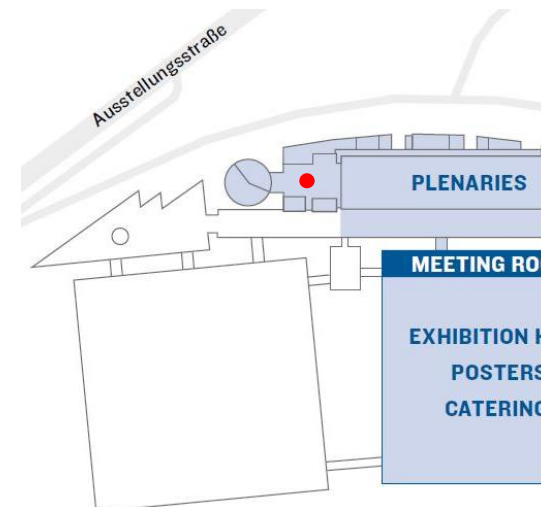

OUTSIDE FOYER D

Signage / Sponsoring

Outside Foyer D – floor sticker 1x1m

estimated cost EUR 83,10 (incl. mounting)

FOYER D

Signage / Sponsoring

Foyer D – 3,99 x 1,00 m vinyl graphic above entrance to main session room (9pcs max.)

estimated cost EUR 186,98 per pc (incl. mounting)

Signage / Sponsoring

Foyer D – stairs branding on the way up to the executive lounge on 1st floor
36 stairs each 2,48 x 0,16m

estimated cost EUR 1466,68 (incl. mounting) for graphics on all 36 stairs

MCC

Signage / Sponsoring

Foyer Congress Center – stairs branding
31 stairs each 1,5 x 0,125m

estimated cost EUR 1.030,40 (incl. mounting) for graphic on all 31 stairs (both stairs could be branded)

MALL

Signage / Sponsoring

Mall – freestanding wall 2,0 x 2,0m, position tbc

estimated cost EUR 582,40 (incl. mounting) double sided print
EUR 515,60 (incl. mounting) single sided print

Signage / Sponsoring

Mall – escalator branding 5pcs each with 176,5 x 0,67cm (WxH)
applied on the in or outside of the glass