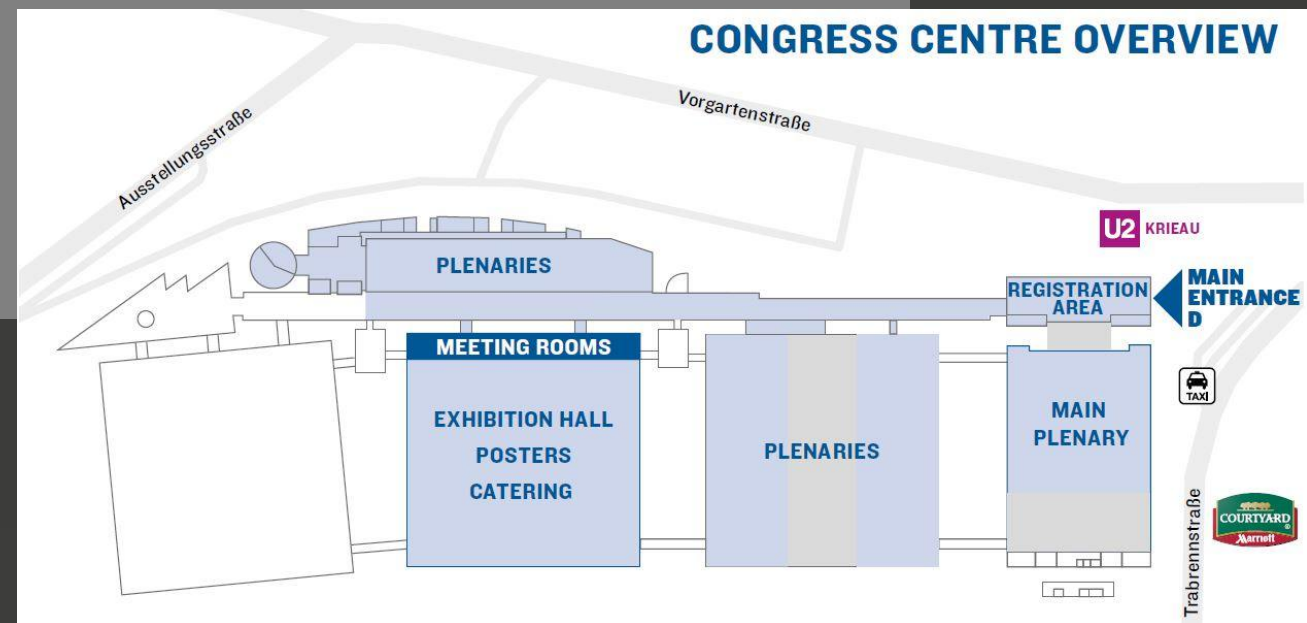

MISCELLANEOUS