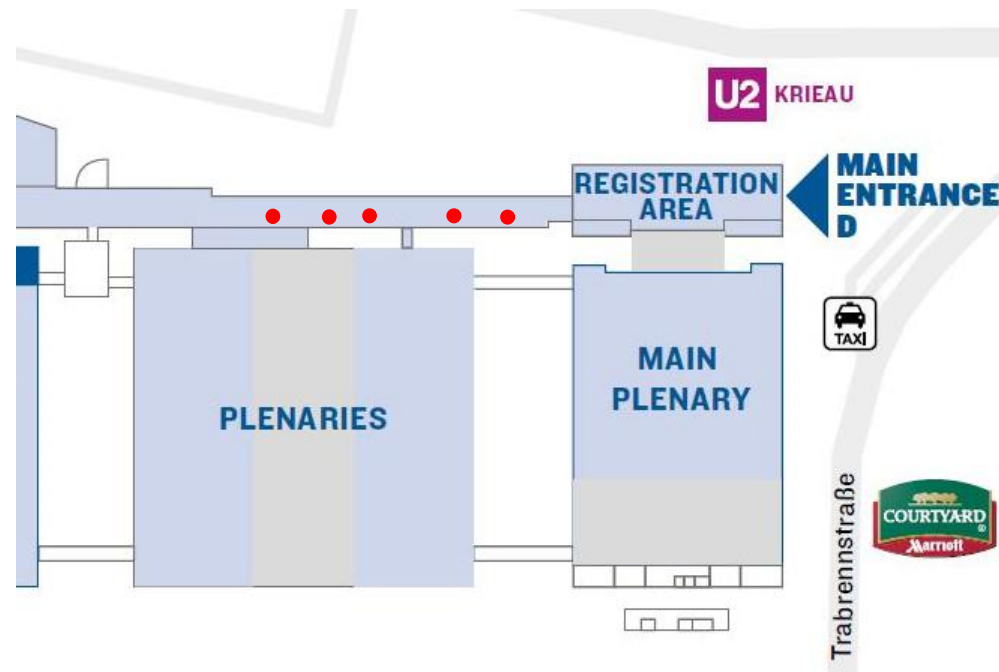

Four stretches
are possible

estimated cost EUR 498,60 (incl. mounting) single sided print for one stretch

Signage / Sponsoring

Pylon "R1000" H = 2960mm double-sided
position tbc

4 graphic spaces incl. digital printing WxH 1515 x 430mm
2 graphic spaces incl. digital printing WxH 1515 x 1900mm
Base plate SPA 19 Titan

EUR 704,20

Signage / Sponsoring

Mall – floor sticker 1 x 1 m, position tbc

This option is not available anymore.

estimated cost EUR 83,10 (incl. mounting)

Signage / Sponsoring

Mall – seating bench 200x70x50cm (LxDxH) with charging and 0,3 x 1,0m branding, position tbc

estimated cost EUR 1.103,-€ (incl. mounting, but without power main connection!)

HALLS

Signage / Sponsoring

halls– toilet signage

hall / area	toilets			
	ladies	gentlemen	urinal	disabled
Hall B / total	28	12	25	8
Hall C / total	44	28	44	4
Hall C / section 1	3	3	3	1
Hall C / section 2	none	none	none	none
Hall C / section 3	3	3	3	1
Hall C / section 4	none	none	none	none
Hall C / section 5	32	16	32	none
Hall C / section 6	none	none	none	none
Hall C / section 7	3	3	3	1
Hall C / section 8	none	none	none	none
Hall C / section 9	3	3	3	1
Foyer D	16	6	12	2
Hall D / total	20	8	20	1
Hall D / section 1	8	4	10	1
Hall D / section 2	none	none	none	none
Hall D / section 3	12	4	10	none
Mall	none	none	none	none
CC / basement	6	3	3	1
CC / ground floor - total	26	12	12	3
CC / first floor - total	16	7	8	3