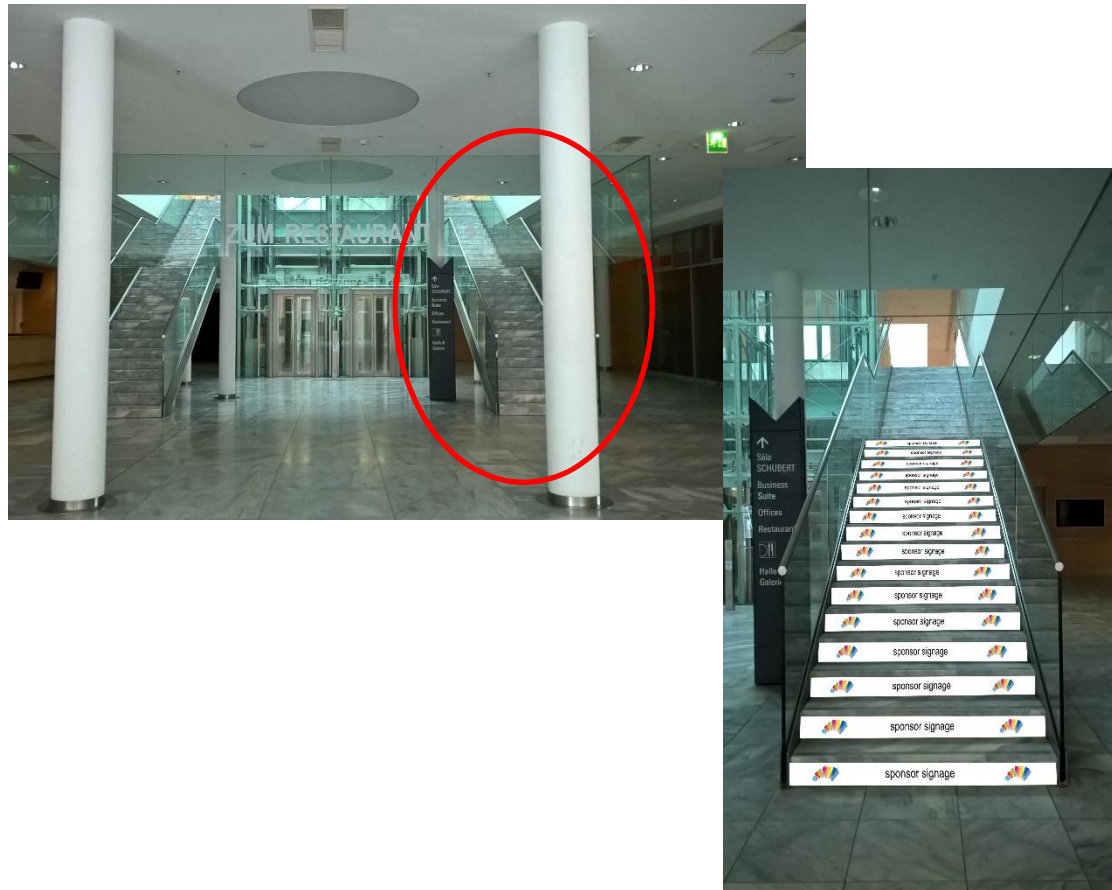

Signage / Sponsoring

Foyer Congress Center – stairs branding
31 stairs each 1,5 x 0,125m

estimated cost EUR 1.030,40 (incl. mounting) for graphic on all 31 stairs (both stairs could be branded)