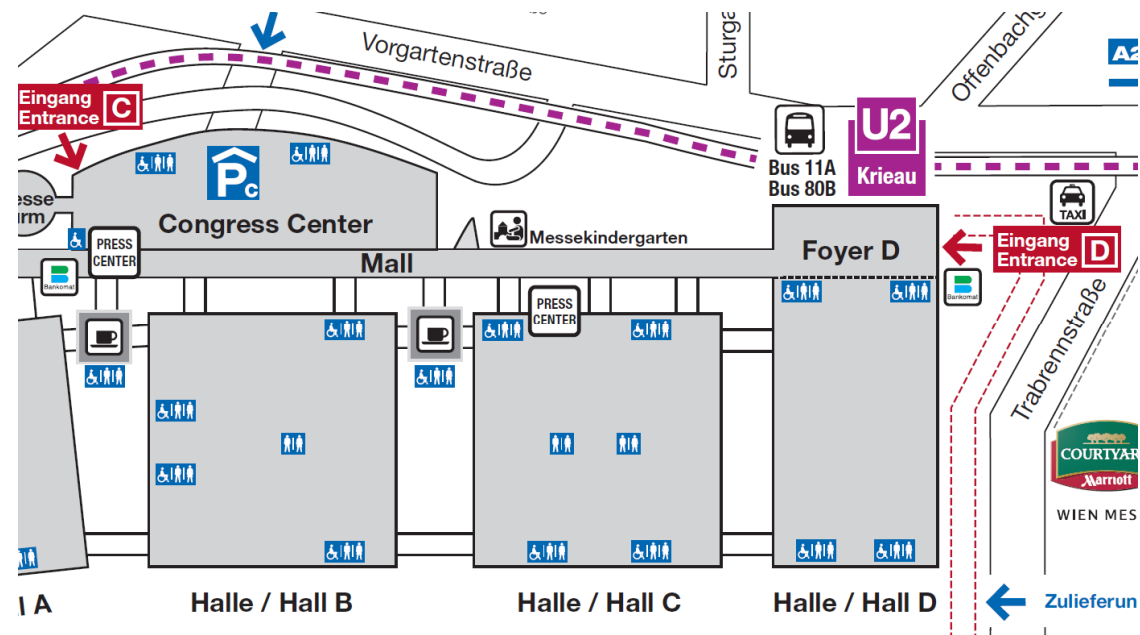

estimated cost EUR 1.103,-€ (incl. mounting, but without power main connection!)

HALLS

Signage / Sponsoring

halls– toilet signage

hall / area	toilets			
	ladies	gentlemen	urinal	disabled
Hall B / total	28	12	25	8
Hall C / total	44	28	44	4
Hall C / section 1	3	3	3	1
Hall C / section 2	none	none	none	none
Hall C / section 3	3	3	3	1
Hall C / section 4	none	none	none	none
Hall C / section 5	32	16	32	none
Hall C / section 6	none	none	none	none
Hall C / section 7	3	3	3	1
Hall C / section 8	none	none	none	none
Hall C / section 9	3	3	3	1
Foyer D	16	6	12	2
Hall D / total	20	8	20	1
Hall D / section 1	8	4	10	1
Hall D / section 2	none	none	none	none
Hall D / section 3	12	4	10	none
Mall	none	none	none	none
CC / basement	6	3	3	1
CC / ground floor - total	26	12	12	3
CC / first floor - total	16	7	8	3